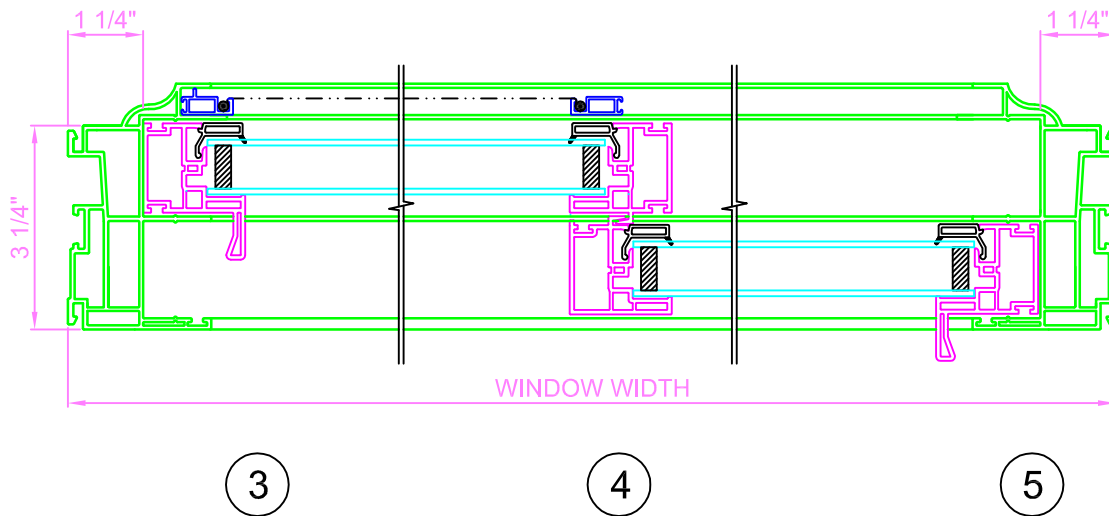

M4500 SLIDER

No.	REVISION	BY	DATE

MONDA WINDOW & DOOR SYSTEMS INC.
 53-09 97th PLACE, CORONA, NY 11368
 TEL: 718-760-0668 FAX: 718-760-0812

COPYRIGHT 2018
 THIS DRAWING AND ITS CONTENTS ARE THE SOLE PROPERTY
 OF MONDA WINDOW & DOOR MFG. ANY UNAUTHORIZED
 USE OR REPRODUCTION IS STRICTLY PROHIBITED.

PRELIMINARY PART #			
TITLE M4500 SERIES SLIDER SECTION			
DRAWN BY:	DESIGNED BY:	DATE	SCALE NTS
CHECKED BY:	APPROVED BY:	DRAWING No.	