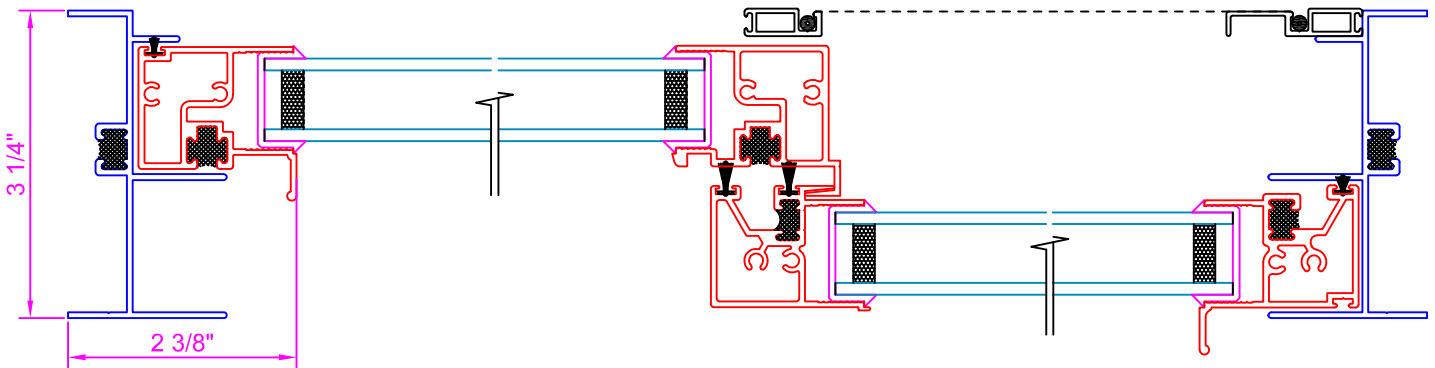

1

M6000 SLIDER

2

3

4

5

No.	REVISION	BY	DATE

MONDA WINDOW & DOOR SYSTEMS INC.
 53-09 97th PLACE, CORONA, NY 11368
 TEL: 718-760-0668 FAX: 718-760-0812

COPYRIGHT 2018
 THIS DRAWING AND ITS CONTENTS ARE THE SOLE PROPERTY
 OF MONDA WINDOW & DOOR MFG. ANY UNAUTHORIZED
 USE OR REPRODUCTION IS STRICTLY PROHIBITED.

PRELIMINARY PART #:			
TITLE: M6000 SERIES SLIDER			
DRAWN BY:	DESIGNED BY:	DATE	SCALE NTS
CHECKED BY:	APPROVED BY:	DRAWING No.	